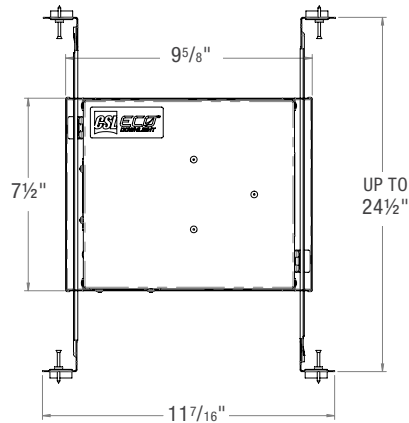

**ECO 3"
SHALLOW PLENUM**

PROJECT: _____

TYPE: _____

NOTE: _____

SPEC-00272 NEW ECO, 3" SP, V-1.0, UPDATED 07/11/2022

ED3SNIC

HOUSING AND LIGHT ENGINE LINE DRAWINGS

ED3SNIC
ECO 3" SHALLOW PLENUM