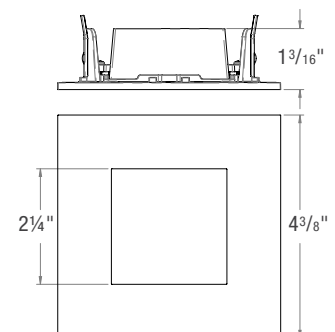

ED3-SFST

Square Fixed Standard

ED3-SFTL

Square Fixed Trimless

Must order associated Mudplate from Trim Accessories.
Trimless Style for use with AIC, ANC, and SNIC models only.

ED3-SFWL

Square Fixed Wet Location