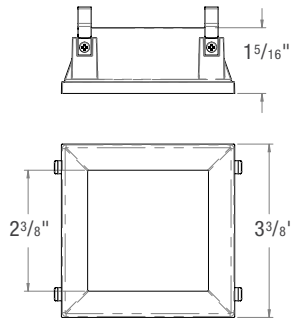

ED3-SFST

Square Fixed Standard

ED3-SFTL

Square Fixed Trimless

Must order associated Mudplate from Trim Accessories.
Trimless Style for use with AIC, ANC, and SNIC models only.

ED3-SFWL

Square Fixed Wet Location