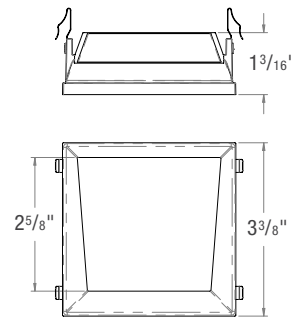

ED3-SFST

Square Fixed Standard

ED3-SFTL

Square Fixed Trimless

Must order associated Mudplate from Trim Accessories.
Trimless Style for use with AIC, ANC, and SNIC models only.

ED3-SFWL

Square Fixed Wet Location