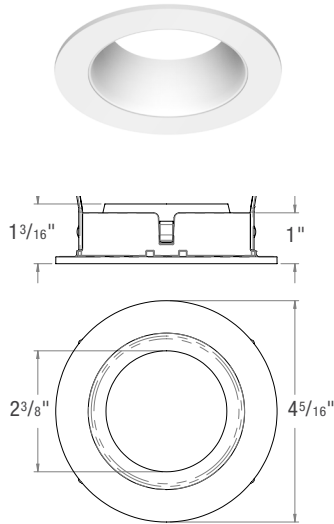

**ECO 3"
SHALLOW PLENUM**

PROJECT: _____

TYPE: _____

NOTE: _____

SPEC-00272 NEW ECO, 3" SP, V-1.0, UPDATED 07/11/2022

ED3SNIC

TRIM STYLES

ED3-RFST
Round Fixed Standard