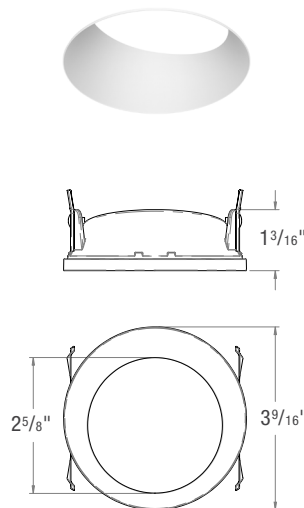

ED3-RATL
Round Adjustable Trimless
Adjustable trim styles for use with adjustable AIC
and ANC models only.
Must order associated Mudplate from Trim Accessories.
Trimless Style for use with AIC, ANC, and SNIC models only.