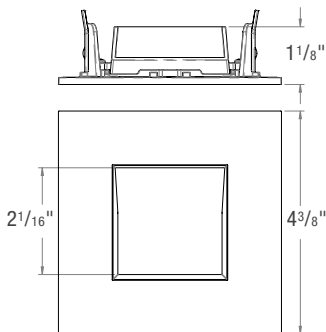

ED3-SFST

Square Fixed Standard

ED3-SFTL

Square Fixed Trimless

Must order associated Mudplate from Trim Accessories.
Trimless Style for use with AIC, ANC, and SNIC models only.

ED3-SFWL

Square Fixed Wet Location