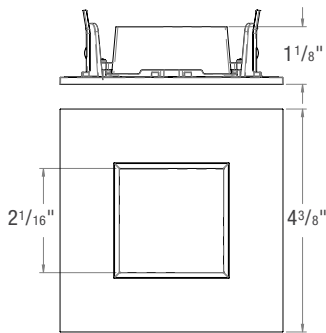

ED3-SFST

Square Fixed Standard

ED3-SFTL

Square Fixed Trimless

Must order associated Mudplate from Trim Accessories.
Trimless Style for use with AIC, ANC, and SNIC models only.

ED3-SFWL

Square Fixed Wet Location