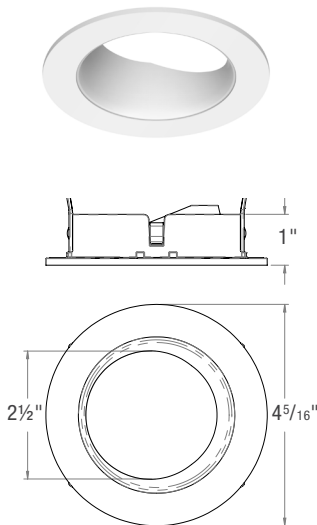

ED3-RAST
Round Adjustable Standard
Adjustable trim styles for use
with adjustable AIC and ANC models only.