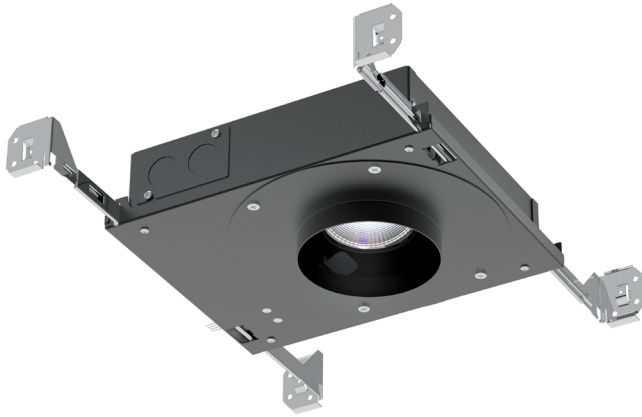

ECO 3" SHALLOW PLENUM

PROJECT: _____

TYPE: _____

NOTE: _____

SPEC-00272 NEW ECO, 3" SP, V-1.0, UPDATED 07/11/2022

ED3S3NIC

- The Overachiever, recessed downlight system
- Silent Vu™ Optic Technology provides exceptional light performance with minimal glare
- Installs in low plenum spaces

ECO FULL SERVICE RECESSED DOWNLIGHT SOLUTIONS

ED3S - Shallow Plenum

Up to 1319 Delivered Lumens

Universal Dimming Driver

LED LIGHT ENGINE

RATED WATTAGE	13.4W
DELIVERED LUMENS	Up to 1319 lm
EFFICACY	Up to 98 LPW
CCT @ 90CRI	2700K, 3000K, 3500K, 4000K, Warm Dim
COLOR QUALITY	90+ CRI, 2-Step SDCM
LED LIFETIME	55,000 hours @ L90

- New Construction includes (2) galvanized steel adjustable hanger bars
- 5/8" – 2" ceiling thickness
- Min Plenum Height: 2½" Shallow
- Ceiling Material: Drywall, T-bar grid
- Steel junction box with up to (4) ½" knockouts
- Air Tight
- CCEA compliant.