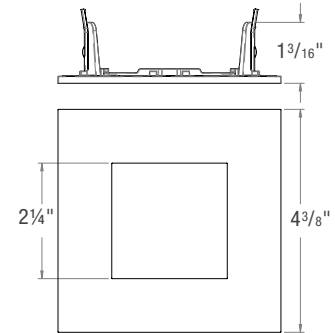

ED3-SFST

Square Fixed Standard

ED3-SFTL

Square Fixed Trimless

Must order associated Mudplate from Trim Accessories.
Trimless Style for use with AIC, ANC, and SNIC models only.

ED3-SFWL

Square Fixed Wet Location