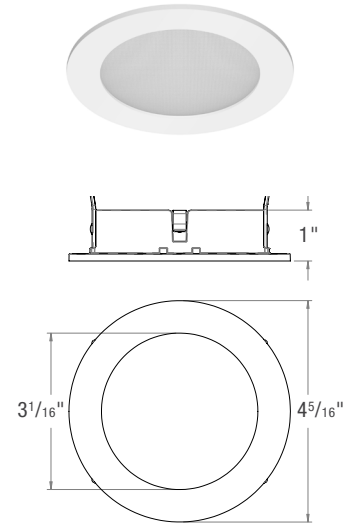

NOTE: _____

SPEC-00272 NEW ECO, 3" SP, V-1.0, UPDATED 07/11/2022

ED3SNIC

TRIM STYLES

ED3-RFST
Round Fixed Standard

ED3-RFTL
Round Fixed Trimless
Must order associated Mudplate from Trim Accessories.
Trimless Style for use with AIC, ANC, and SNIC models only.