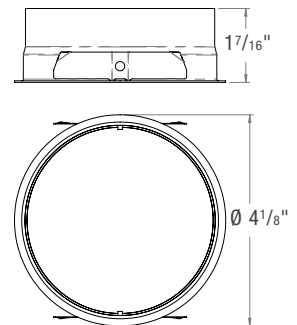

ED3-TC2
Thick Ceiling Adapter
for ceilings 1 5/16" to 2"