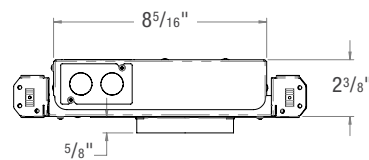

HOUSING AND LIGHT ENGINE LINE DRAWINGS

ED3SNIC
ECO 3" SHALLOW PLENUM