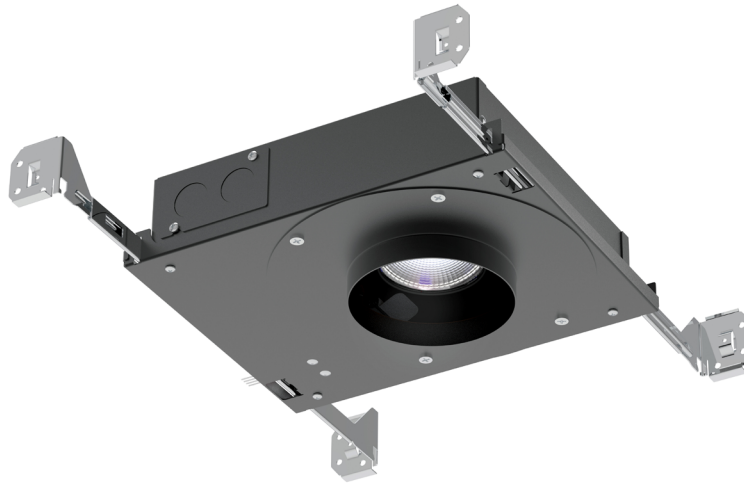

**ECO 3"
SHALLOW PLENUM**

PROJECT: _____

TYPE: _____

NOTE: _____

SPEC-00272 NEW ECO, 3" SP, V-1.0, UPDATED 07/11/2022

ED3SNIC

HOUSING AND LIGHT ENGINE LINE DRAWINGS

ED3SNIC
ECO 3" SHALLOW PLENUM