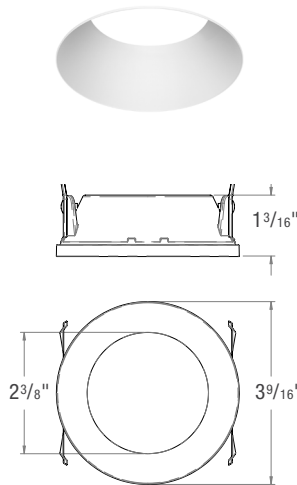

NOTE: _____

SPEC-00272 NEW ECO, 3" SP, V-1.0, UPDATED 07/11/2022

ED3SNIC

TRIM STYLES

ED3-RFST
Round Fixed Standard

ED3-RFTL
Round Fixed Trimless
Must order associated Mudplate from Trim Accessories.
Trimless Style for use with AIC, ANC, and SNIC models only.