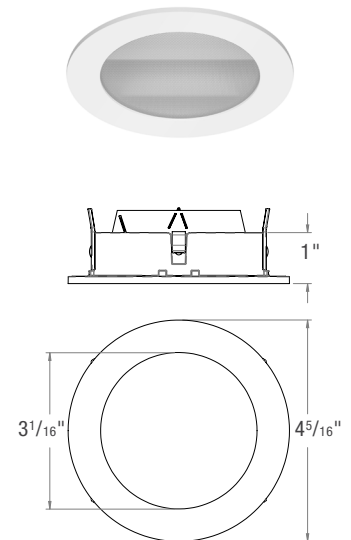

ED3-RFWW
Round Fixed Wall Wash